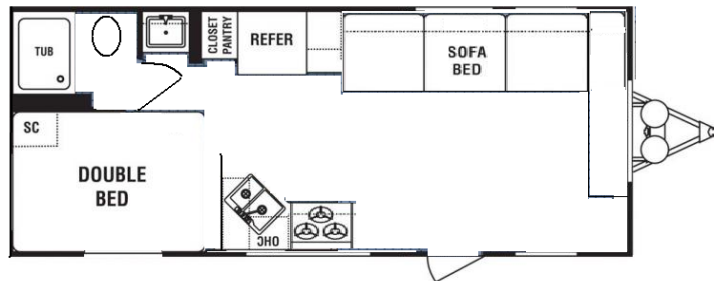

**Alaska Portable Headquarters Housing & Logistics Services**  
 Fairbanks, Alaska - [www.AKPHQ.com](http://www.AKPHQ.com) - 907- 458 - RENT (7368)

Fleet Floorplans - Currently in Stock Jan. 2011

**SAMPLE TRAVELTRAILER FLOOR PLANS – 19’ – 28’**

All models may not be the same – NOT TO SCALE

**19’ – “Lite” - Travel Trailer Sleeps 1 - 4**

**28’ Travel Trailer with Slide Out – Sleeps 5 - 8**

"Chilkoot" 28' Travel Trailer - Sleeps 5 individually or 8 in combination. Needs 3/4 ton or larger to pull.