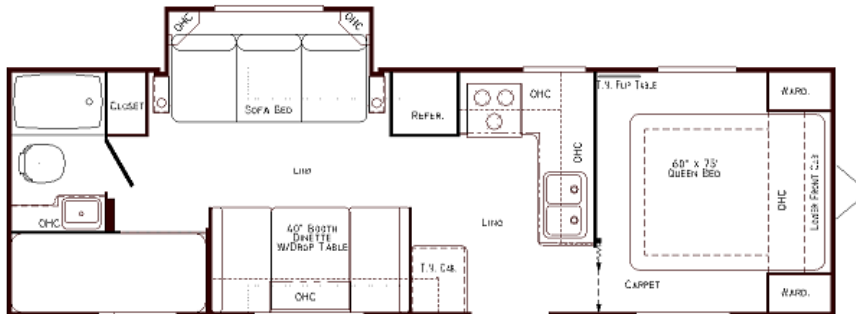

**Alaska Portable Headquarters Housing & Logistics Services**  
 Fairbanks, Alaska - [www.AKPHQ.com](http://www.AKPHQ.com) - 907- 458 - RENT (7368)

Fleet Floorplans - Currently in Stock Jan. 2011

**SAMPLE TRAVELTRAILER FLOOR PLANS – 19’ – 28’**

All models may not be the same – NOT TO SCALE

**19’ – “Lite” - Travel Trailer Sleeps 1 - 4**

**28’ Travel Trailer with Slide Out – Sleeps 5 - 8**

"Chilkoot" 28' Travel Trailer - Sleeps 5 individually or 8 in combination. Needs 3/4 ton or larger to pull.