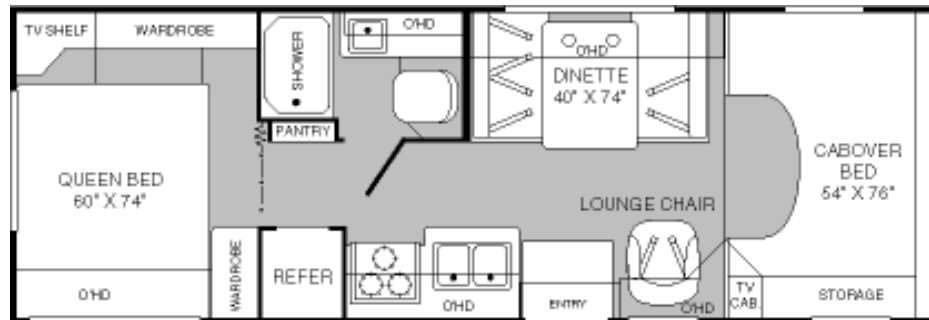

Alaska Portable Headquarters Housing & Logistics Services
Fairbanks, Alaska - www.AKPHQ.com - 907- 458 - RENT (7368)

Fleet Floorplans - Currently in Stock Jan. 2011

SAMPLE **MOTORHOME FLOOR PLANS – 21’ – 29’**
All models may not be the same – NOT TO SCALE

21’ & 24’ Class C Motorhome Sleeps 2 - 6

26’ Class C Motorhome Sleeps 2 - 6

29’ Class C Motorhome Sleeps 2 - 8